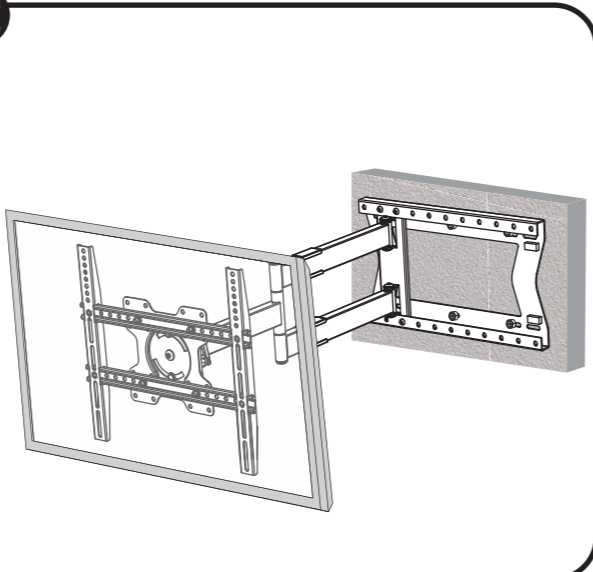

8

9

10

11

12

LED/LCD/Plasma Wall Support

LA2020

MOUNTING INSTRUCTIONS