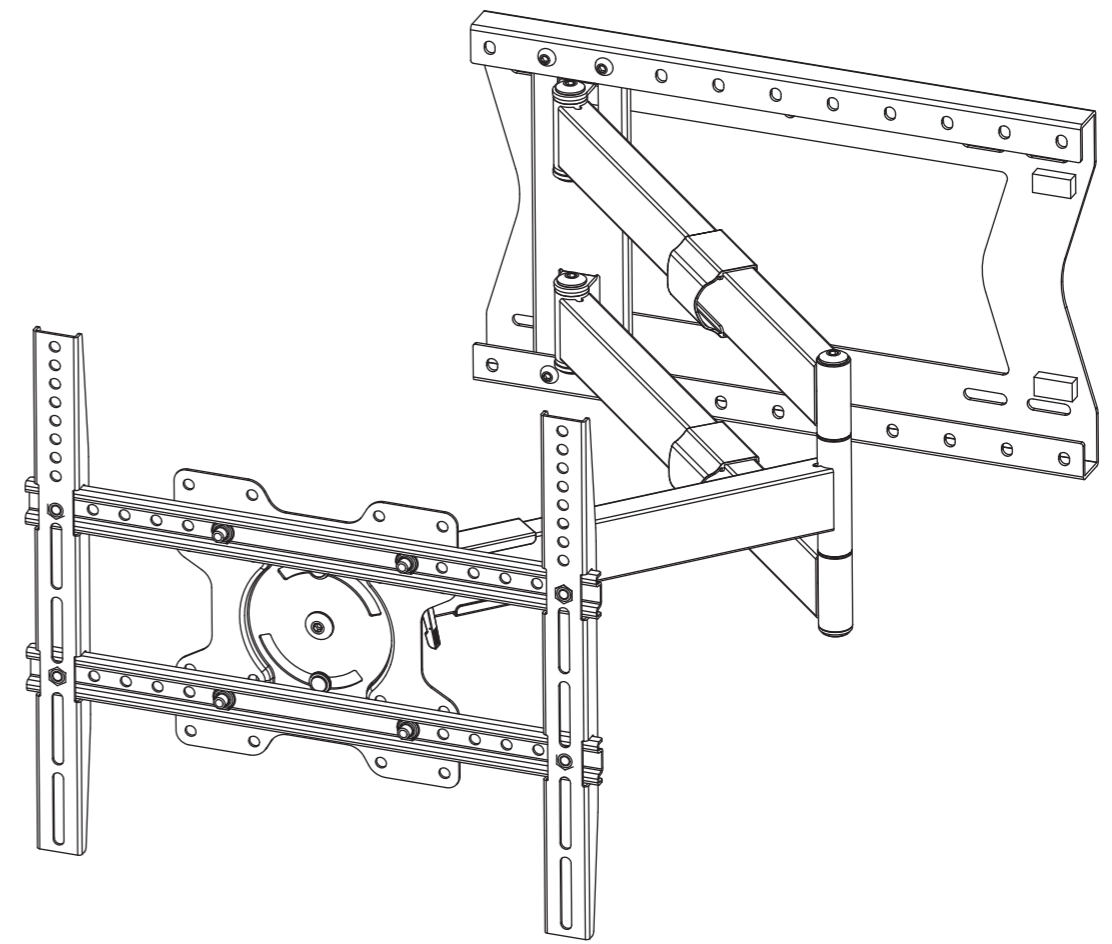

8

9

10

11

12

LED/LCD/Plasma Wall Support

LA2020

MOUNTING INSTRUCTIONS